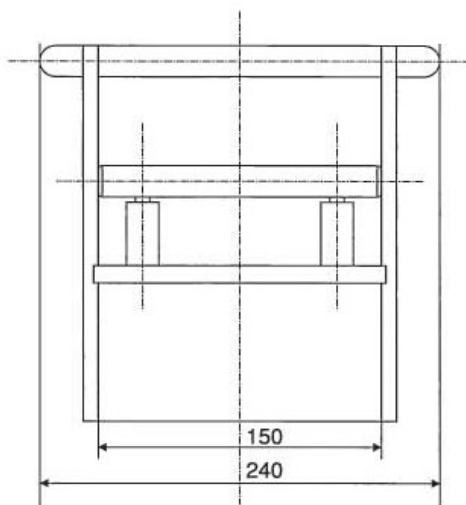

## MagSweep

Part No. 型號	Size	Large Attraction base	Light in weight	Lifting Power	Operating Temperature (°C) 使用溫度
MagSweep	235 x 100 x 210mm	155 x 100mm	1.4 kg	About 5 kg	≤ 80