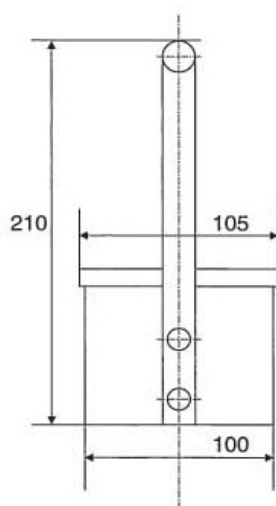

## MagSweep

Part No. 型號	Size	Large Attraction base	Light in weight	Lifting Power	Operating Temperature (°C) 使用溫度
MagSweep	235 x 100 x 210mm	155 x 100mm	1.4 kg	About 5 kg	≤ 80